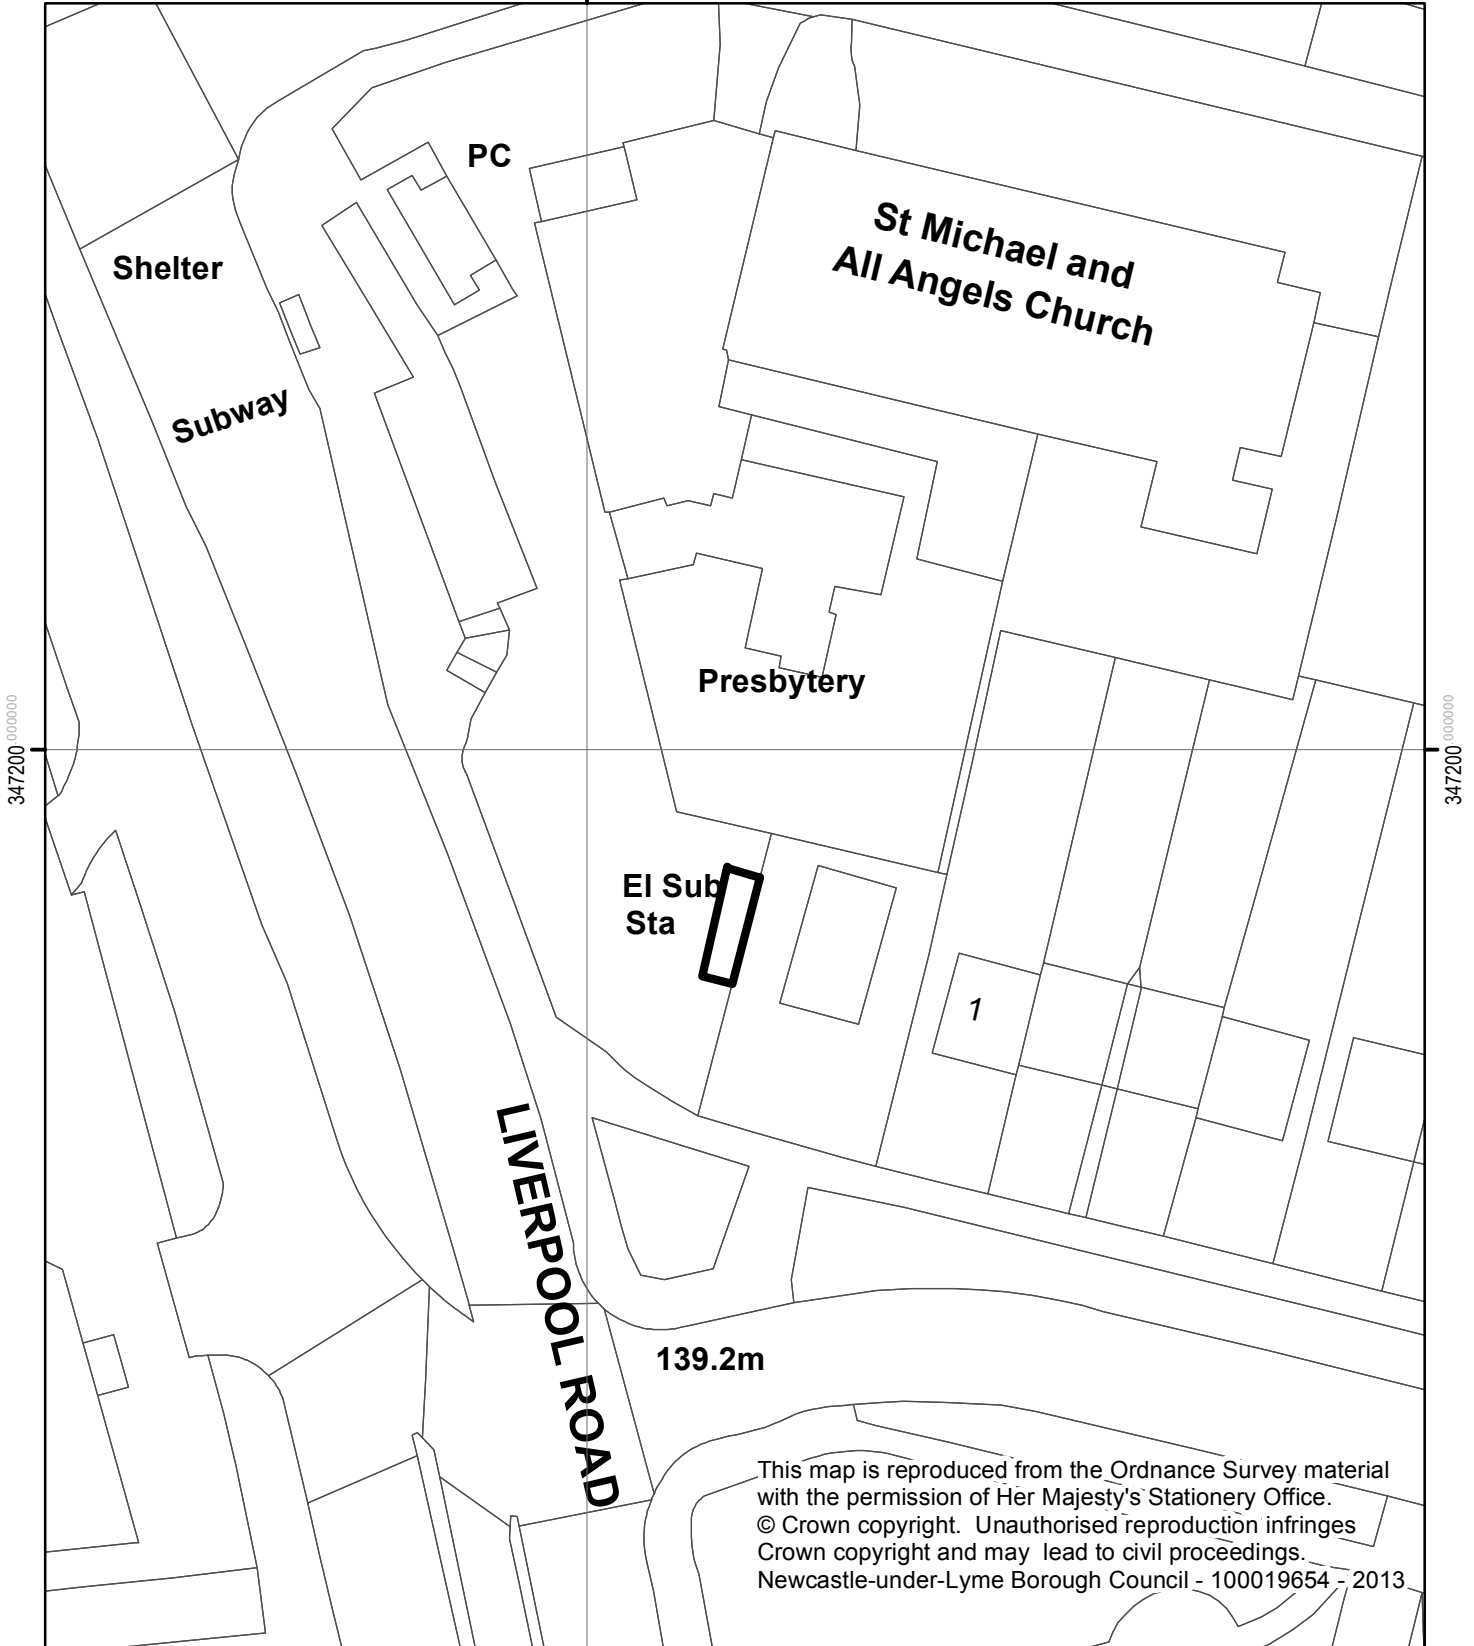

17/00489/DEEM3

Site adjacent to St Michaels Presbytery,
Liverpool Road, Cross Heath

384600 000000

This map is reproduced from the Ordnance Survey material with the permission of Her Majesty's Stationery Office.
© Crown copyright. Unauthorised reproduction infringes Crown copyright and may lead to civil proceedings.
Newcastle-under-Lyme Borough Council - 100019654 - 2013